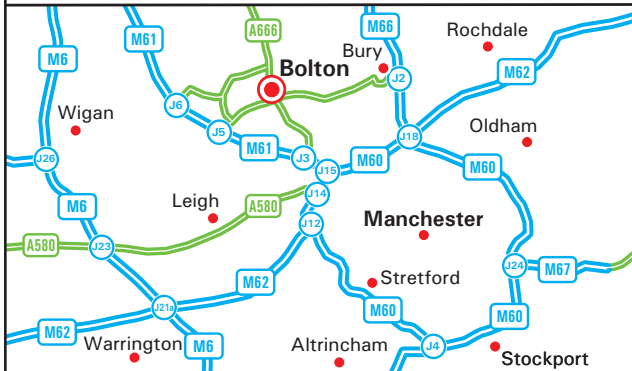

VERNAGROUP

Vernagroup
Folds Road

Bolton BL1 2TX

Tel: +44 (0) 1204 529494

Fax: +44 (0) 1204 521862

www.vernagroup.com

From M61 Southbound:

Leave the M61 at junction 3 (signed Bolton, A666, Farnworth & Kearsley).

Join the A666 (St Peters Way) towards Bolton.

Remain on the A666 into Bolton passing under the A579.

Take the next slip road exit onto the B6206.

Bear left onto Kay Street then turn left at the traffic lights onto the A676 Folds Road.

Continue ahead at the next traffic lights and continue for a further 200 metres.

We are located on the right hand side.

From M60 & M61 Northbound:

Leave the M60 at junction 15 (signed Bolton, Preston & M61).

Join the M61 heading north towards Bolton & M65.

Remain on the M61 until junction 3 (signed Bolton & A666).

Follow directions above "From M61".

From M65:

Leave the M65 at junction 2 (signed M61, Chorley & Bolton).

Join the M61 heading south towards Bolton & M60

Remain on the M61 until junction 3

Follow directions above "From M61 Southbound".

By Train:

The nearest train station is Bolton which receives services from Manchester Airport, Manchester Piccadilly, Preston, Chorley and Blackpool.

We are a short taxi ride from the station.

For further information on train times and fares please call the National Rail Enquiry Line on 08457 48 49 50.

Sat Nav - Lat 53°35'01.22"N - Lon 02°25'12.30"W