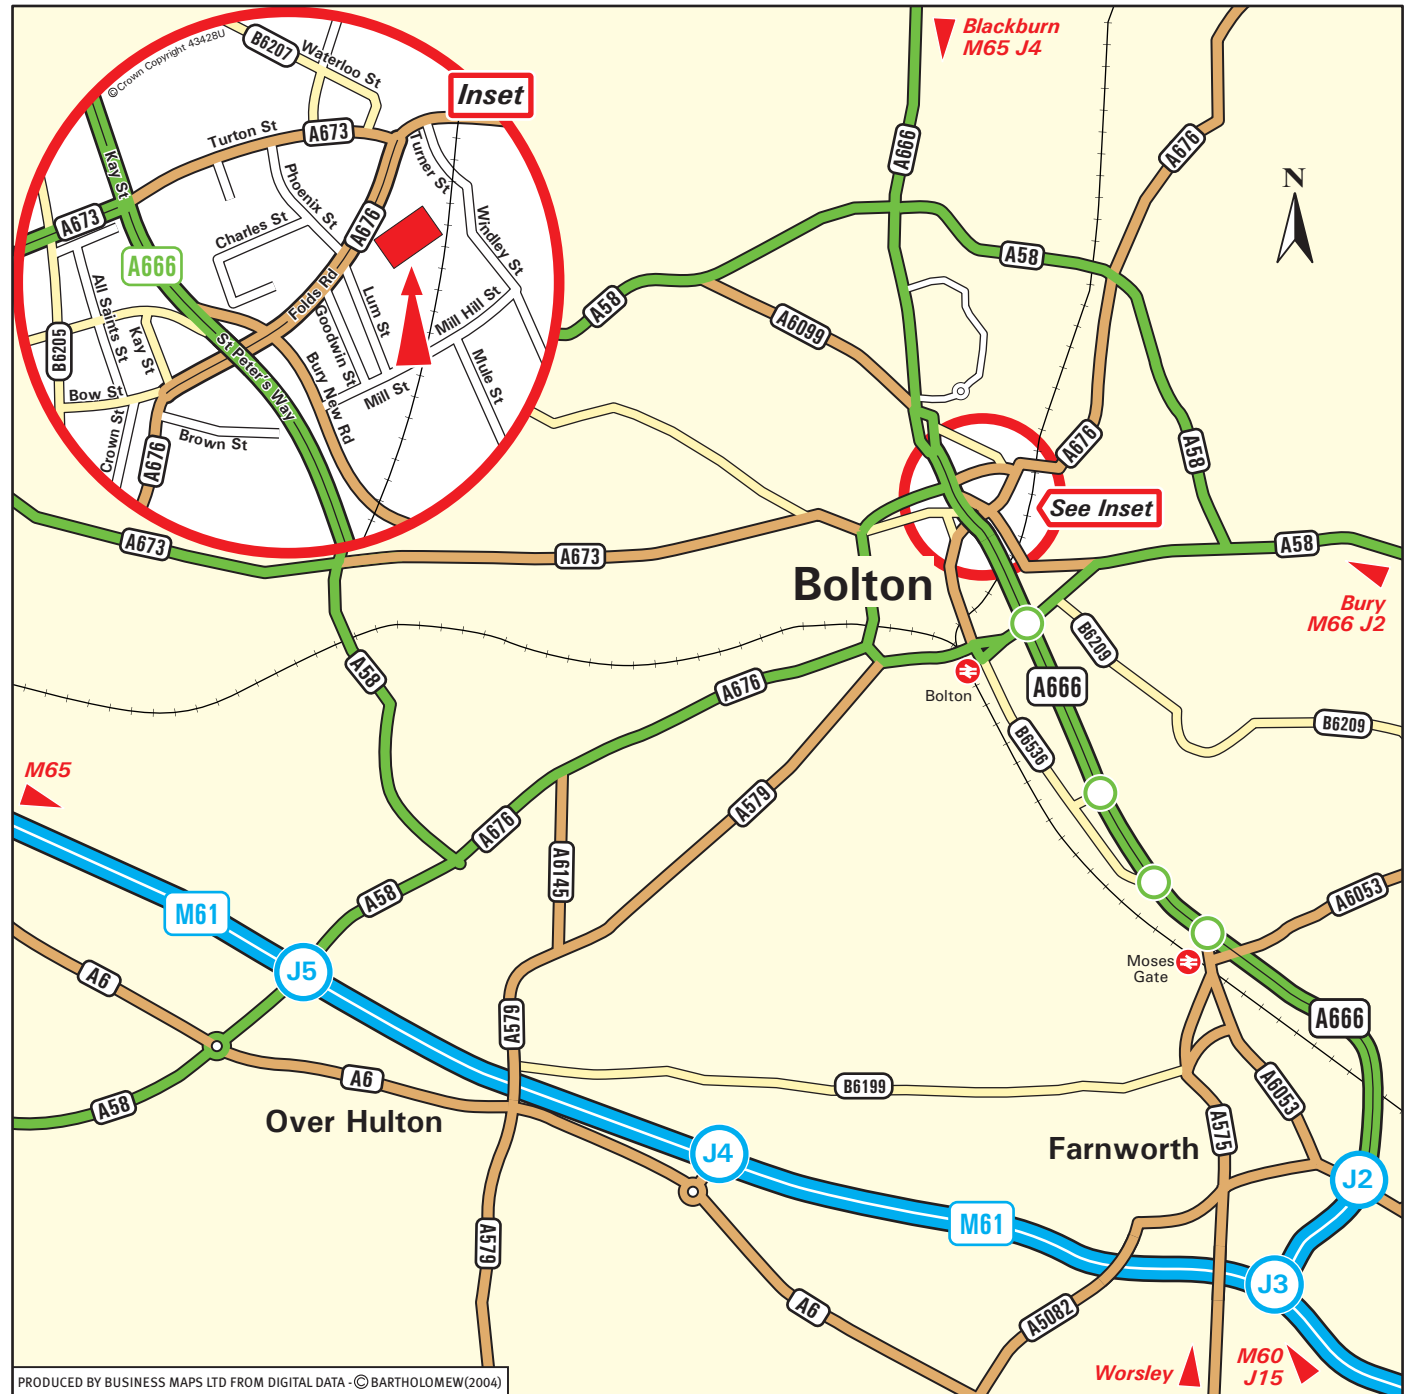

Continue ahead at the next traffic lights and continue for a further 200 metres.

We are located on the right hand side.

From M60 & M61 Northbound:

Leave the M60 at junction 15 (signed Bolton, Preston & M61).

Join the M61 heading north towards Bolton & M65.

Remain on the M61 until junction 3 (signed Bolton & A666).

Follow directions above "From M61".

From M65:

Leave the M65 at junction 2 (signed M61, Chorley & Bolton).

Join the M61 heading south towards Bolton & M60

Remain on the M61 until junction 3

Follow directions above "From M61 Southbound".

By Train:

The nearest train station is Bolton which receives services from Manchester Airport, Manchester Piccadilly, Preston, Chorley and Blackpool.

We are a short taxi ride from the station.

For further information on train times and fares please call the National Rail Enquiry Line on 08457 48 49 50.

Sat Nav - Lat 53°35'01.22"N - Lon 02°25'12.30"W

PRODUCED BY BUSINESS MAPS LTD FROM DIGITAL DATA © BARTHOLOMEW(2004)